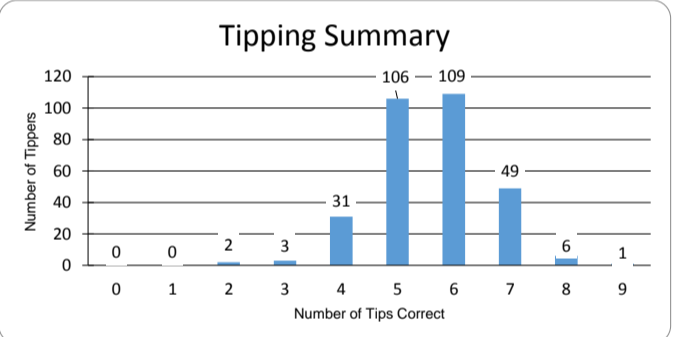

Winner this round
Peter Czerkiewicz (9/9) 176 points. (Actual 175)

Number of tips submitted	307	88.0%
Average Score this week	5.61	
Wild Cards played	16	
Average Wild Card score	5.75	

Match Results AFL Round 19	# of tippers correct
Essendon 109 d Sydney 66	107 34.9%
Richmond 105 d Collingwood 77	272 88.6%
Geelong 120 d Brisbane Lions 78	297 96.7%
GWS Giants 86 d St Kilda 61	297 96.7%
Melbourne 90 d Adelaide 77	95 30.9%
Carlton 79 d Gold Coast 44	38 12.4%
North Melbourne 81 d West Coast 41	110 35.8%
Hawthorn 112 d Fremantle 53	239 77.9%
Port Adelaide 78 d Western Bulldogs 34	264 86.0%

AFL Ladder after round 19	%	Points
Richmond	137.8%	56
West Coast	121.3%	52
Collingwood	118.1%	48
Port Adelaide	116.2%	48
GWS Giants	113.6%	46
Melbourne	127.3%	44
Hawthorn	122.7%	44
Geelong	120.3%	44
Sydney	109.9%	44
North Melbourne	110.6%	40
Essendon	102.8%	40
Adelaide	98.3%	36
Fremantle	80.3%	28
Western Bulldogs	70.2%	20
St Kilda	75.7%	18
Brisbane Lions	89.9%	16
Gold Coast	64.7%	16
Carlton	62.5%	8